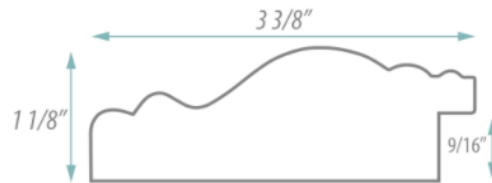

SPECIFICATION SHEET

FRAMED MIRROR

MODEL#: FM 79841-18X30

FRAMED MIRRORS COLLECTION

FEATURES:

- ONE 18X30" HIGH RESOLUTION SILVER PLATE GLASS MIRROR SIZE W/ DECORATIVE FRAME.
- "WALL HUGGER" HANGER FOR MOUNTING INCLUDED.
- STANDARD MOUNTING STYLE IS VERTICAL. FOR HORIZONTAL, PLEASE SPECIFY WHEN ORDERING.
- PACKED IN FOUR WALL (FOLDED DOUBLE WALL) CORRUGATION.
- STYLE: CLASSIC
- COLOR: CHERRY/MAHOGANY
- FINISH: WOOD TONE

MIRROR FINISHES:

- FLAT POLISHED EDGE
- BEVELED EDGE

OVERALL SIZE DIMENSION: 24 3/4" WIDE X 36 3/4" HIGH X 1 1/8" DEEP